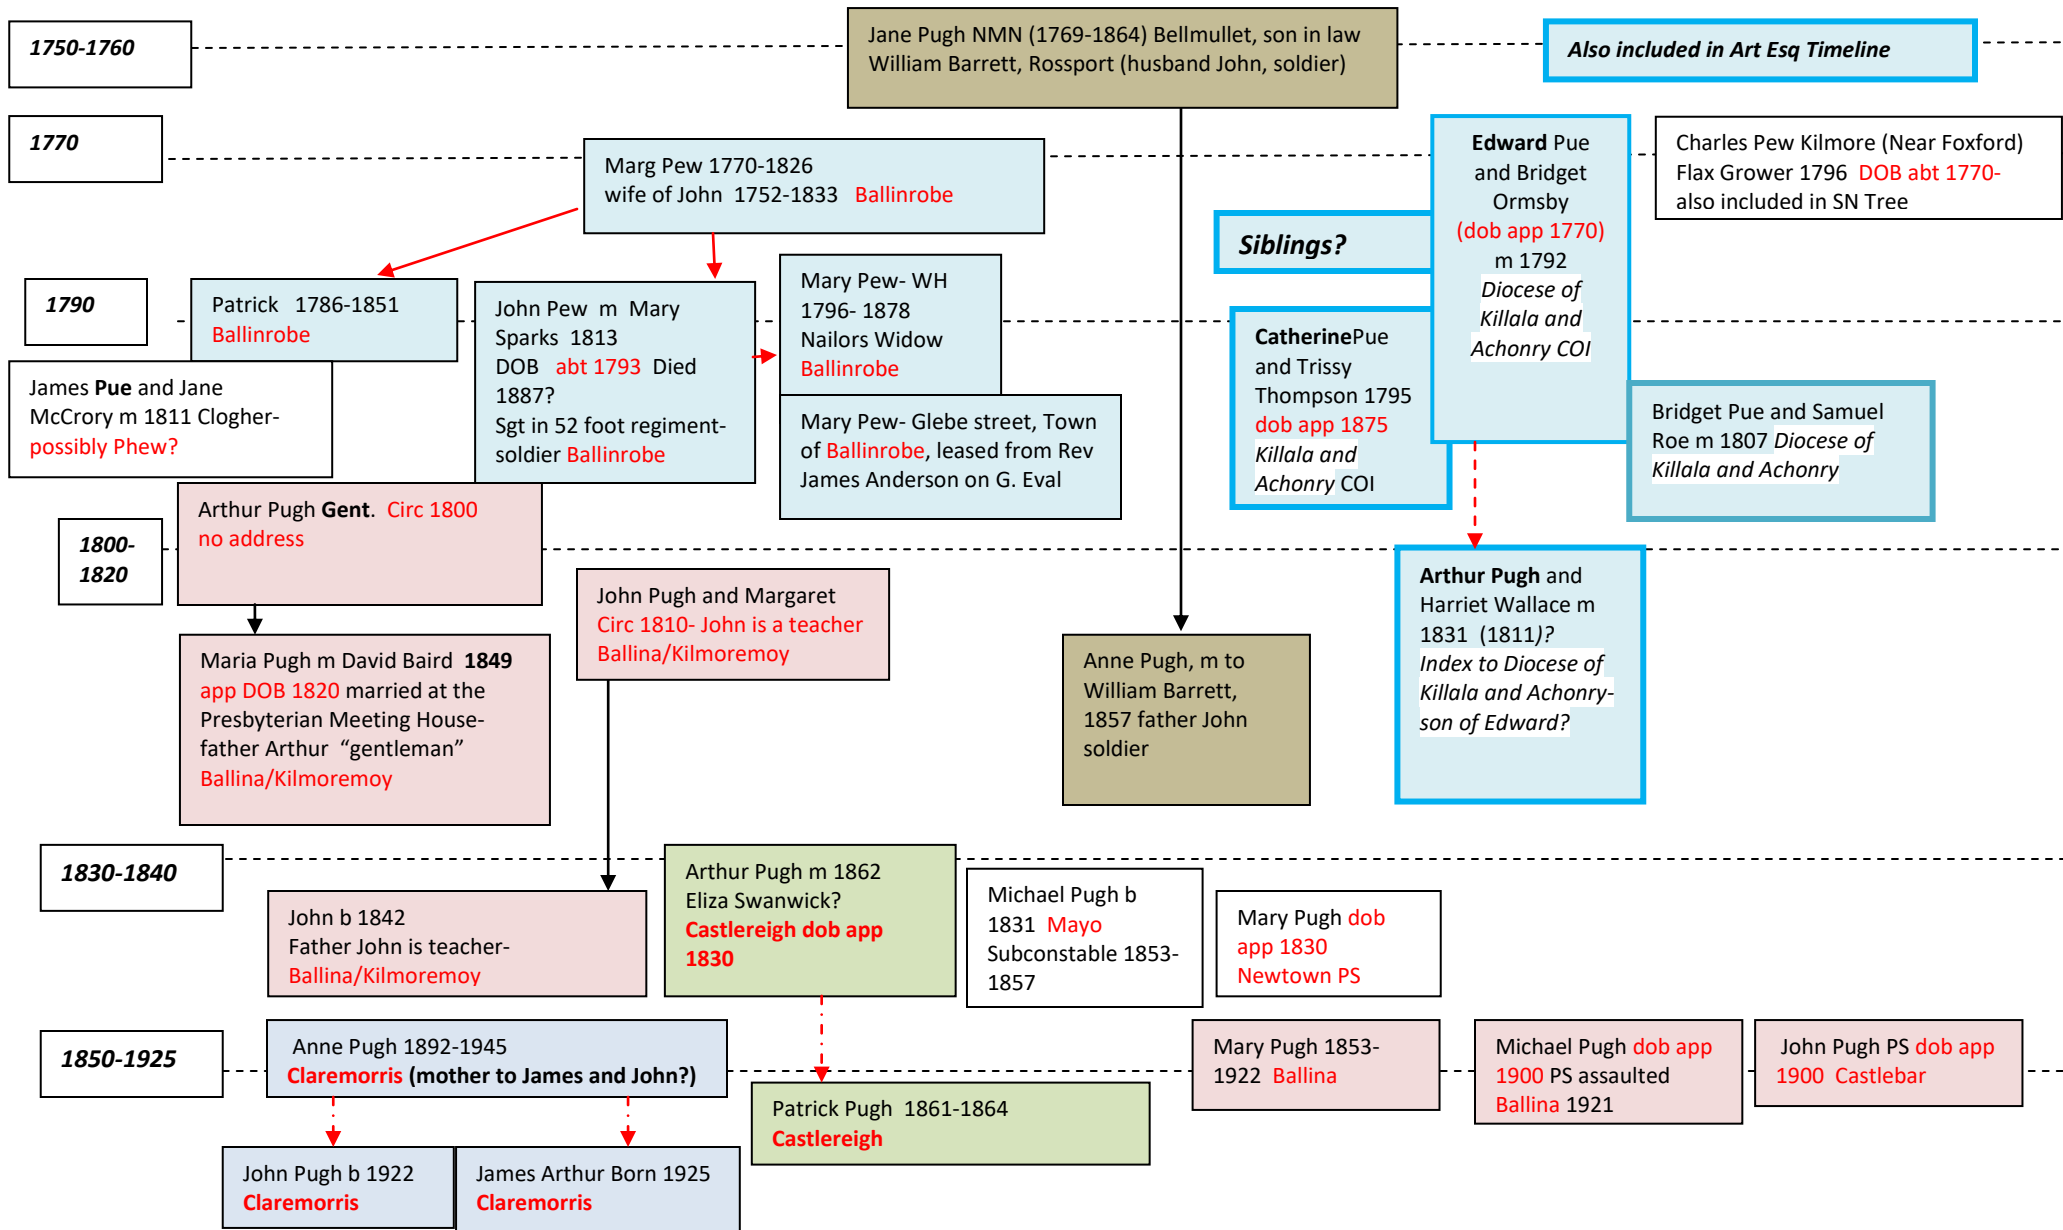

*Mayo Pugh's / Pews / Pues Time Line-names that do not match anyone's tree*

**PROTESTANT PUGHS/PEWS/PUES do not match anyone's tree- Red Lines mean possible connections**

*Mayo Pugh's / Pews / Pues Time Line - names that do not match anyone's tree*

**ROMAN CATHOLIC PUGHS/PEWS/PUES do not match anyone's tree**