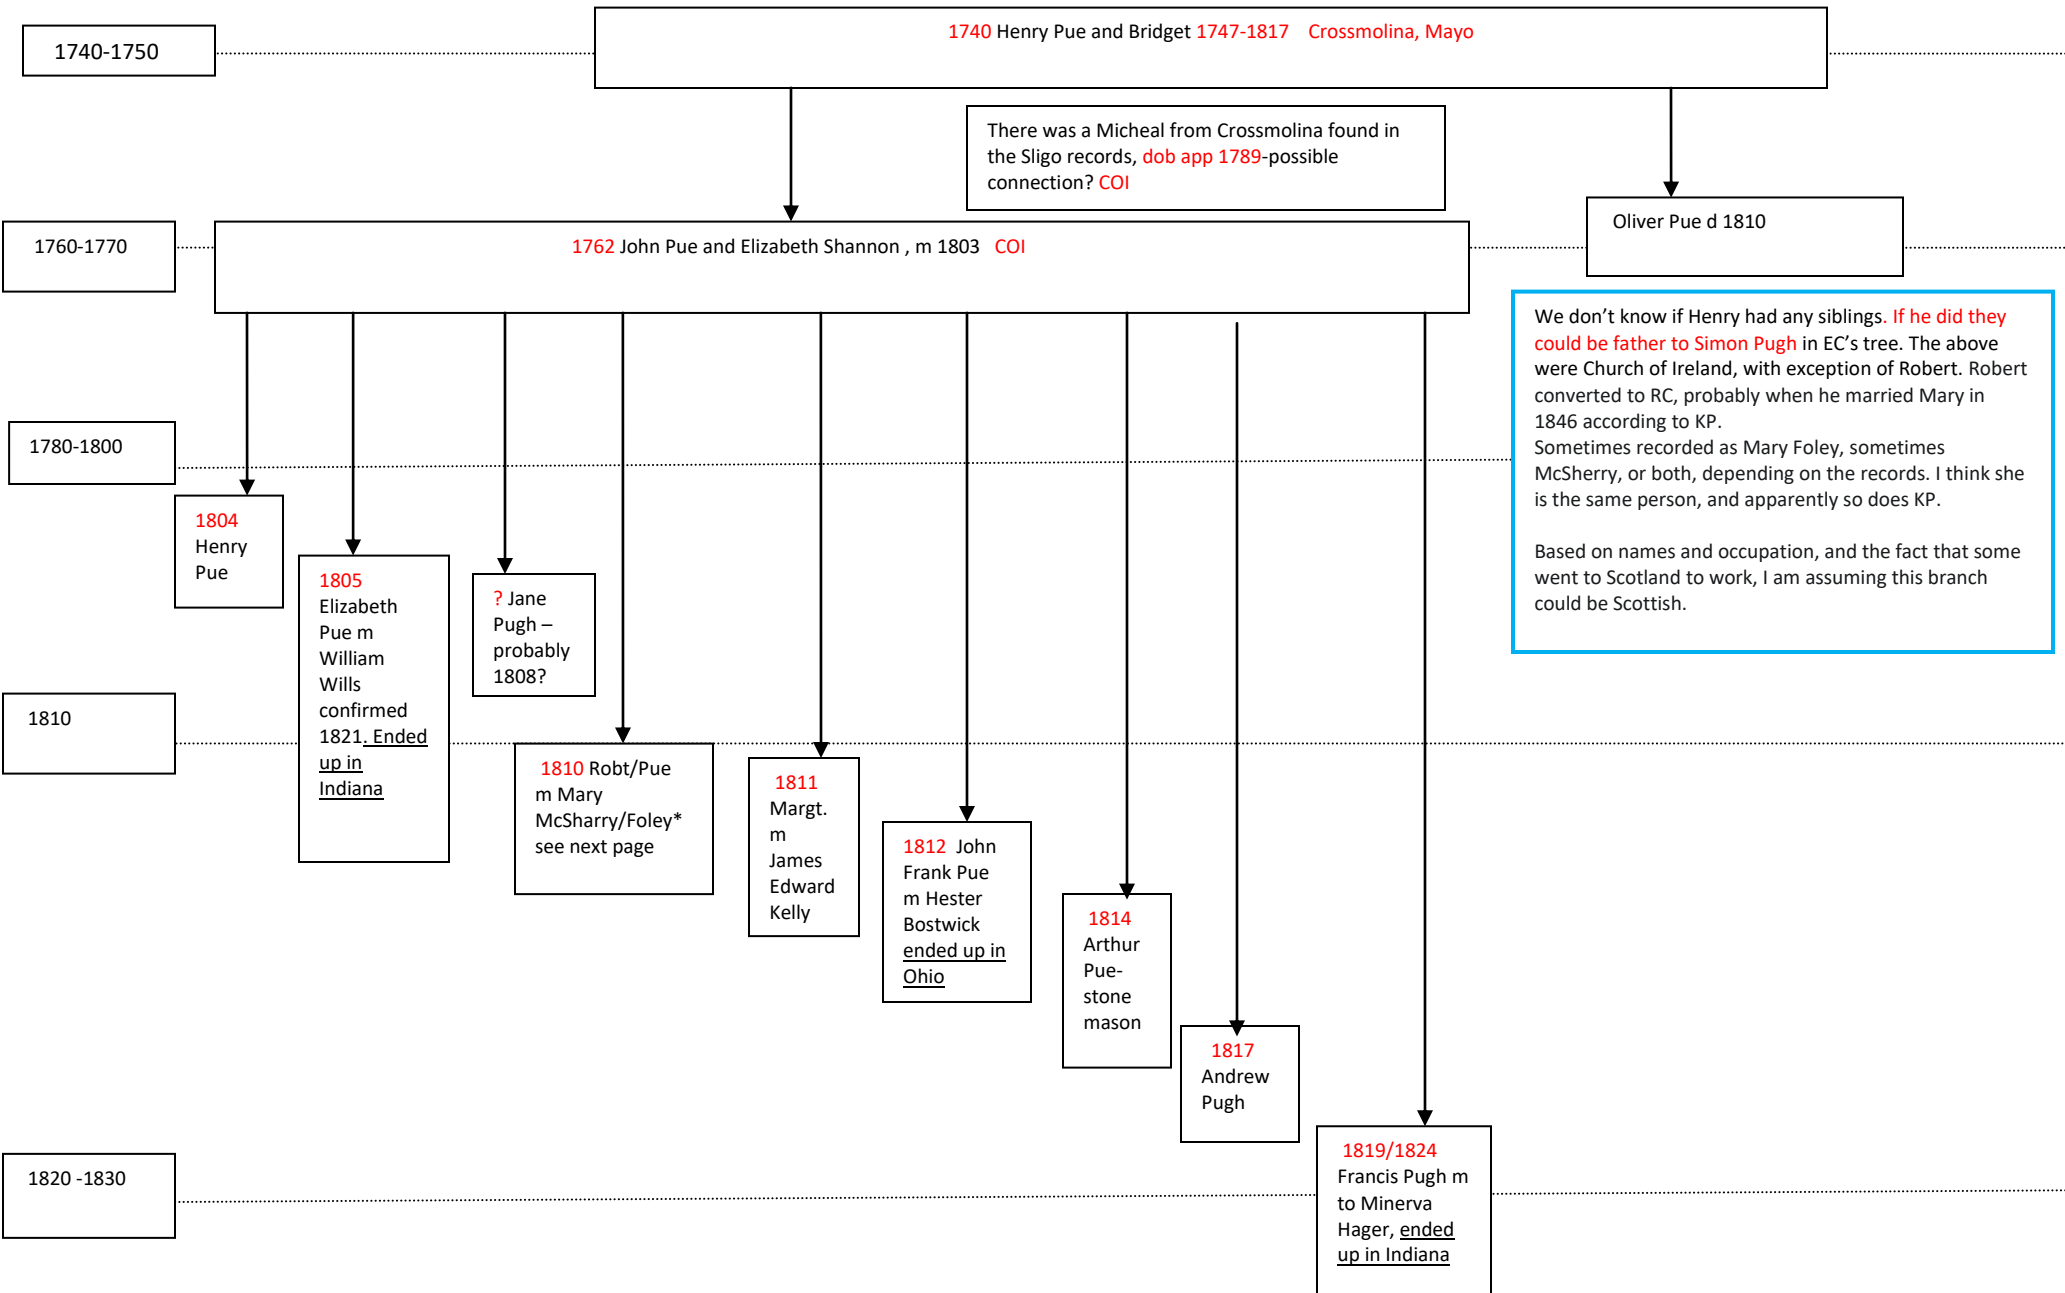

Crossmolina Pue / Pugh Timeline

KathyPappantoniou (KP) and her mother Peggy Carver Pughs and Jinks of Drumcliff.
Also Laura Clelland (LC)

Crossmolina Pue / Pugh Timeline

KathyPappantoniou (KP) and her mother Peggy Carver Pughs and Jinks of Drumcliff.
Also Laura Clelland (LC)

Children of Robt/Pue m Mary McSharry/Foley*
Lived in Leitrim, Roscommon and Sligo